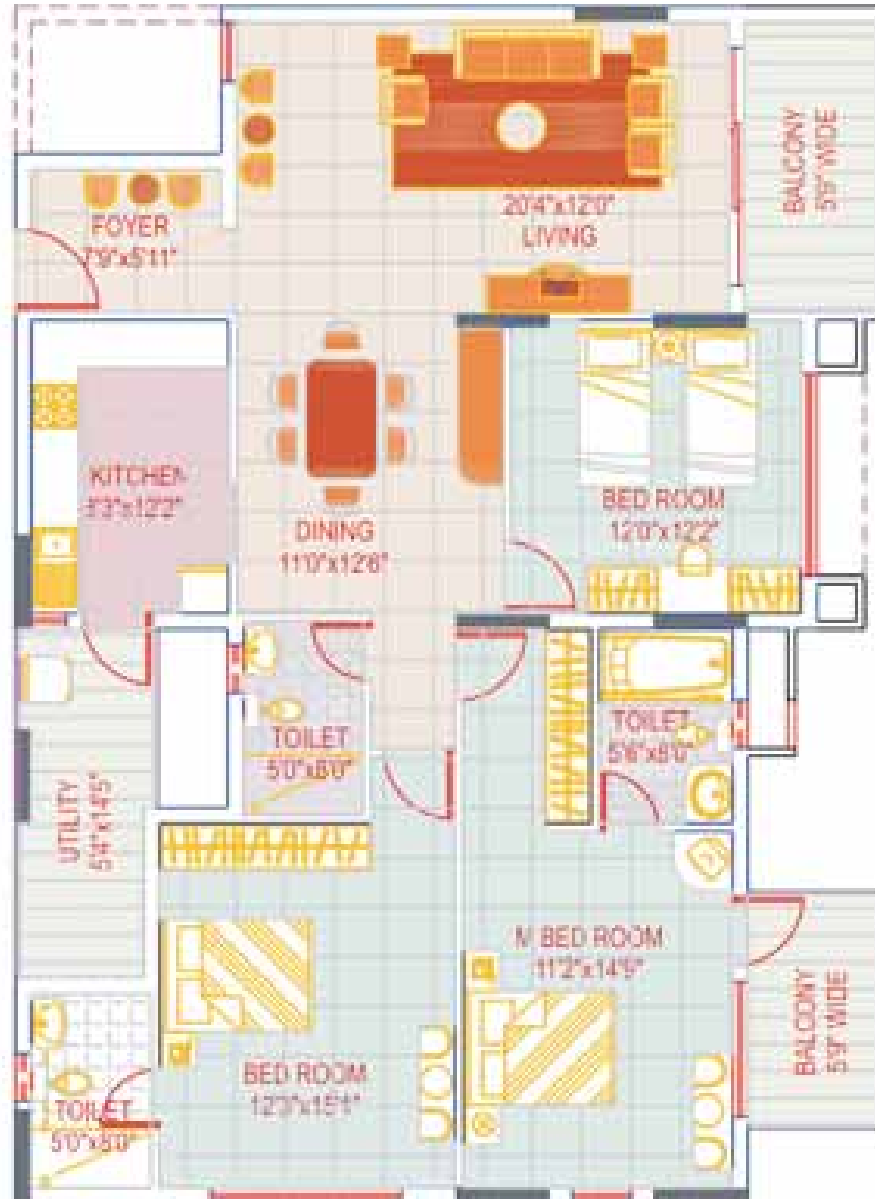

■ Floor Plan

SALEABLE AREA - 1856 SFT

Typical 3 Bedroom