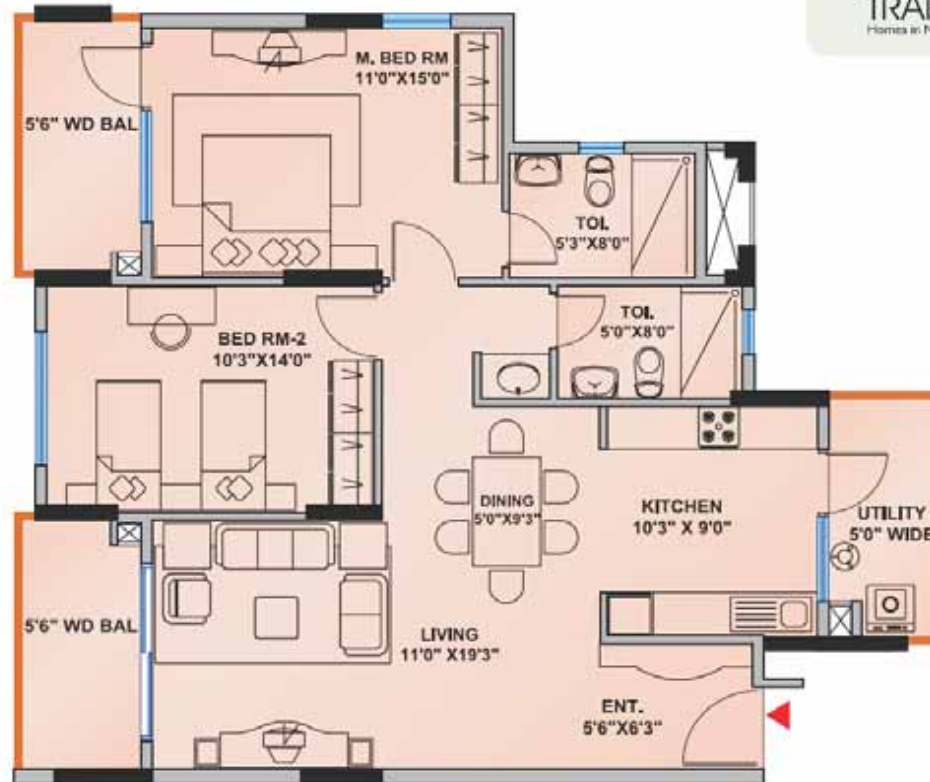

MANTRI
TRANQUIL
Homes in Nature's backyard

Area: 1285 Sq.Ft
Typical 2BHK plan