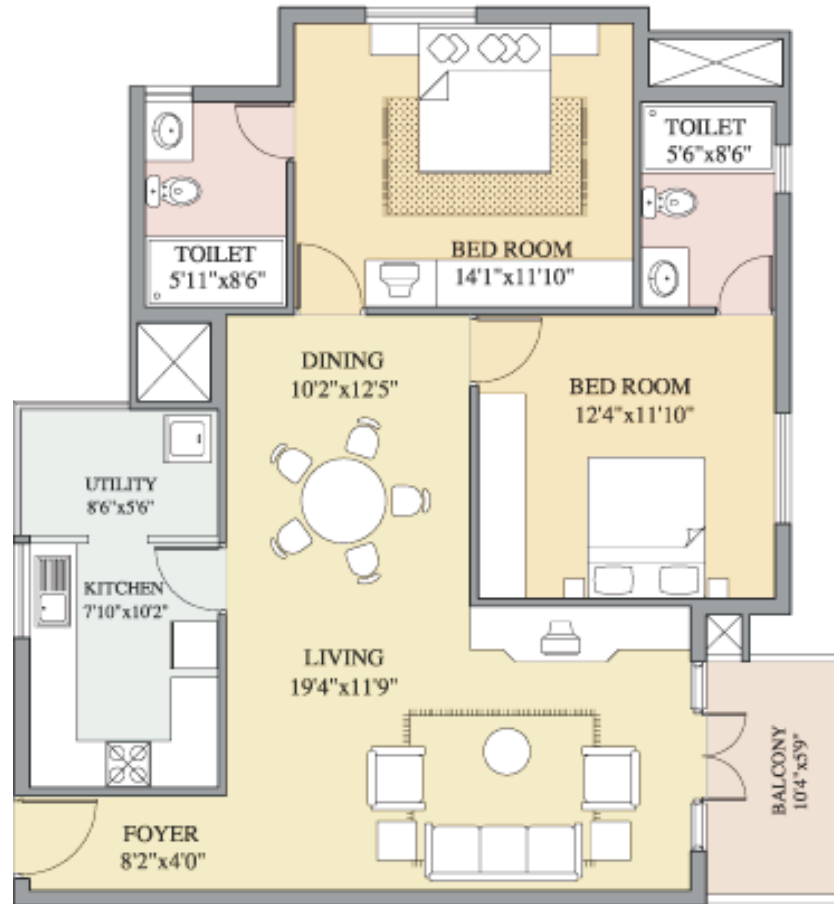

Floor Plans

Type A - 2 Bedroom, Unit Plan Level-1 and 2, Unit Area = 1378 Sft., Tower-4

Floor Plans

Type A - 2 Bedroom, Tower-4

First Level Plan

Second Level Plan

- Type-A
- Type-B

Floor Plans

Type A1 - 2 Bedroom, Typical Unit Plan Unit Area = 1407 Sft., Tower-4

Floor Plans

Type A1 - 2 Bedroom, Typical Level Plan Tower-4

Floor Plans

Type B - 2 Bedroom, Unit Plan Level-1 and 2, Unit Area = 1444 Sft., Tower-4

Floor Plans

Type B - 2 Bedroom, Tower-4

First Level Plan

Second level plan

- Type-A
- Type-B

Floor Plans

Type B1 - 2 Bedroom, Typical Unit Plan Unit Area = 1494 Sft., Tower-4

Floor Plans

Type B1 - 2 Bedroom, Typical Level Plan, Tower-4

- Type-A1
- Type-B1