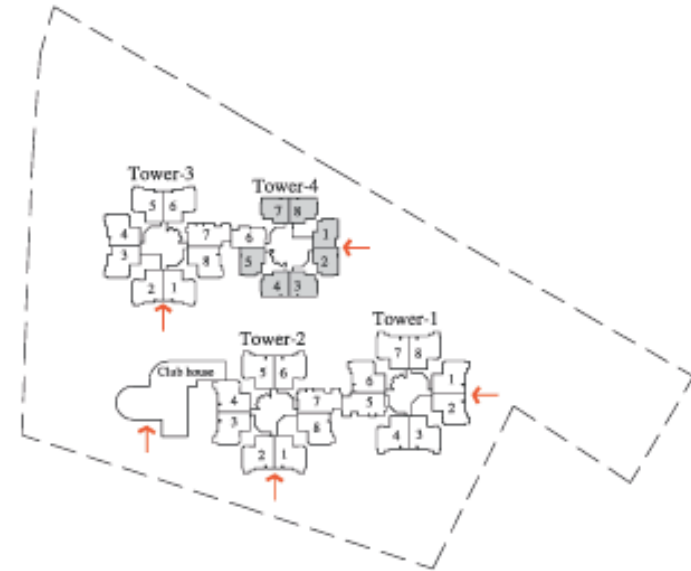

Floor Plans

Type A - 2 Bedroom, Unit Plan Level-1 and 2, Unit Area = 1378 Sft., Tower-4

Floor Plans

Type A - 2 Bedroom, Tower-4

First Level Plan

Second Level Plan

- Type-A
- Type-B

Floor Plans

Type A1 - 2 Bedroom, Typical Unit Plan Unit Area = 1407 Sft., Tower-4

Floor Plans

Type A1 - 2 Bedroom, Typical Level Plan Tower-4

Floor Plans

Type B - 2 Bedroom, Unit Plan Level-1 and 2, Unit Area = 1444 Sft., Tower-4

Floor Plans

Type B - 2 Bedroom, Tower-4

First Level Plan

Second level plan

- Type-A
- Type-B

Floor Plans

Type B1 - 2 Bedroom, Typical Unit Plan Unit Area = 1494 Sft., Tower-4

Floor Plans

Type B1 - 2 Bedroom, Typical Level Plan, Tower-4

- Type-A1
- Type-B1