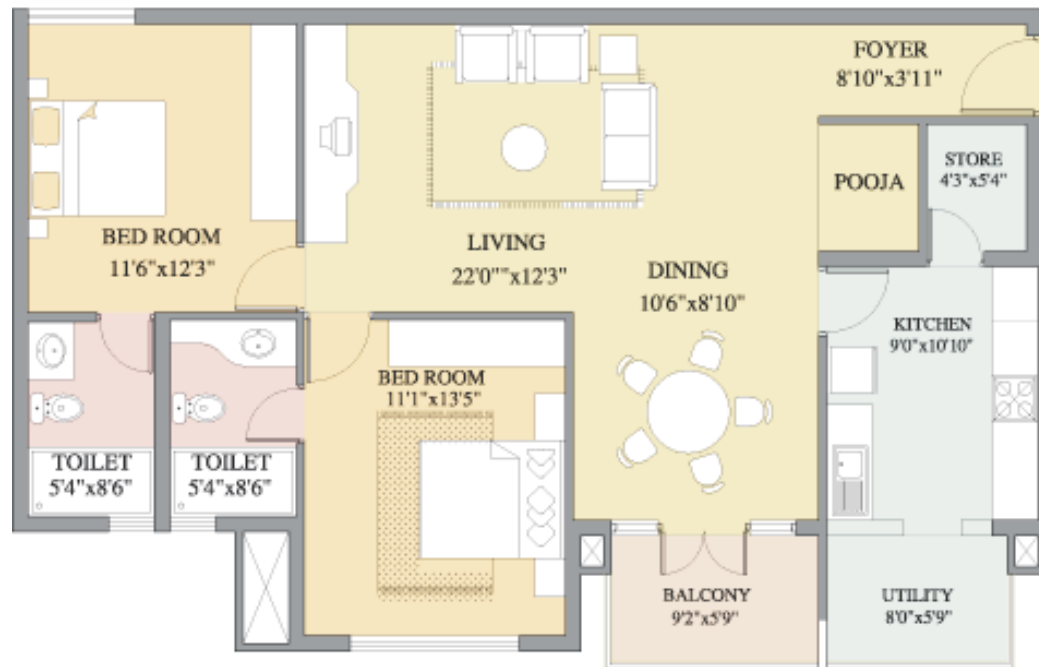

Floor Plans

Type A - 2 Bedroom, Unit Plan Level-1 and 2, Unit Area = 1378 Sft., Tower-4

Floor Plans

Type A - 2 Bedroom, Tower-4

First Level Plan

Second Level Plan

- Type-A
- Type-B

Floor Plans

Type A1 - 2 Bedroom, Typical Unit Plan Unit Area = 1407 Sft., Tower-4

Floor Plans

Type A1 - 2 Bedroom, Typical Level Plan Tower-4

Floor Plans

Type B - 2 Bedroom, Unit Plan Level-1 and 2, Unit Area = 1444 Sft., Tower-4

Floor Plans

Type B - 2 Bedroom, Tower-4

First Level Plan

Second level plan

- Type-A
- Type-B

Floor Plans

Type B1 - 2 Bedroom, Typical Unit Plan Unit Area = 1494 Sft., Tower-4

Floor Plans

Type B1 - 2 Bedroom, Typical Level Plan, Tower-4

- Type-A1
- Type-B1