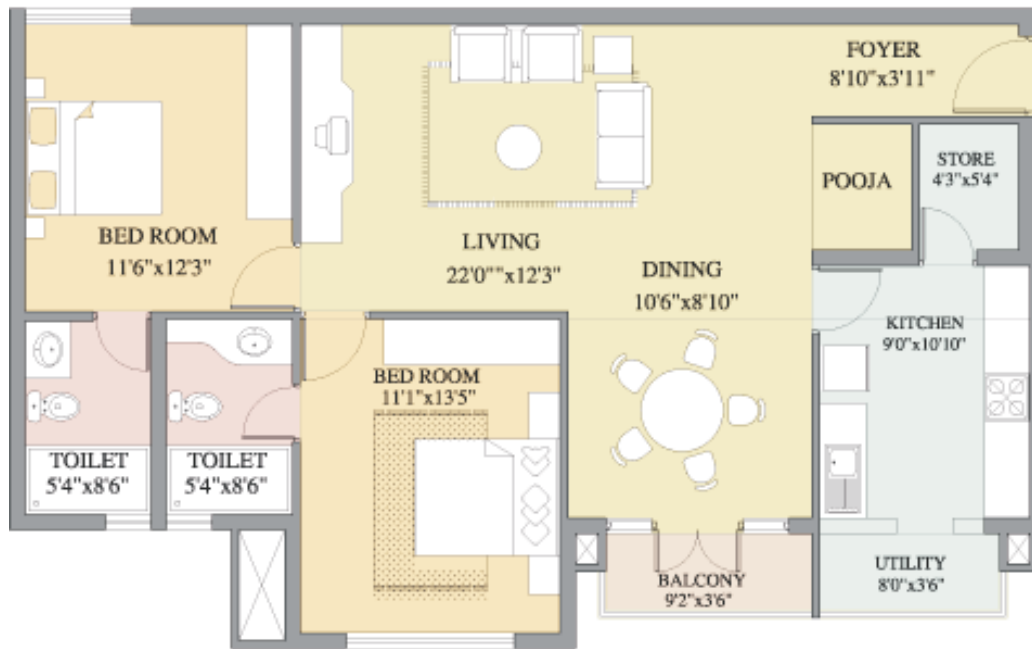

Floor Plans

Type A - 2 Bedroom, Unit Plan Level-1 and 2, Unit Area = 1378 Sft., Tower-4

Floor Plans

Type A - 2 Bedroom, Tower-4

First Level Plan

Second Level Plan

- Type-A
- Type-B

Floor Plans

Type A1 - 2 Bedroom, Typical Unit Plan Unit Area = 1407 Sft., Tower-4

Floor Plans

Type A1 - 2 Bedroom, Typical Level Plan Tower-4

Floor Plans

Type B - 2 Bedroom, Unit Plan Level-1 and 2, Unit Area = 1444 Sft., Tower-4

Floor Plans

Type B - 2 Bedroom, Tower-4

First Level Plan

Second level plan

- Type-A
- Type-B

Floor Plans

Type B1 - 2 Bedroom, Typical Unit Plan Unit Area = 1494 Sft., Tower-4

Floor Plans

Type B1 - 2 Bedroom, Typical Level Plan, Tower-4

- Type-A1
- Type-B1