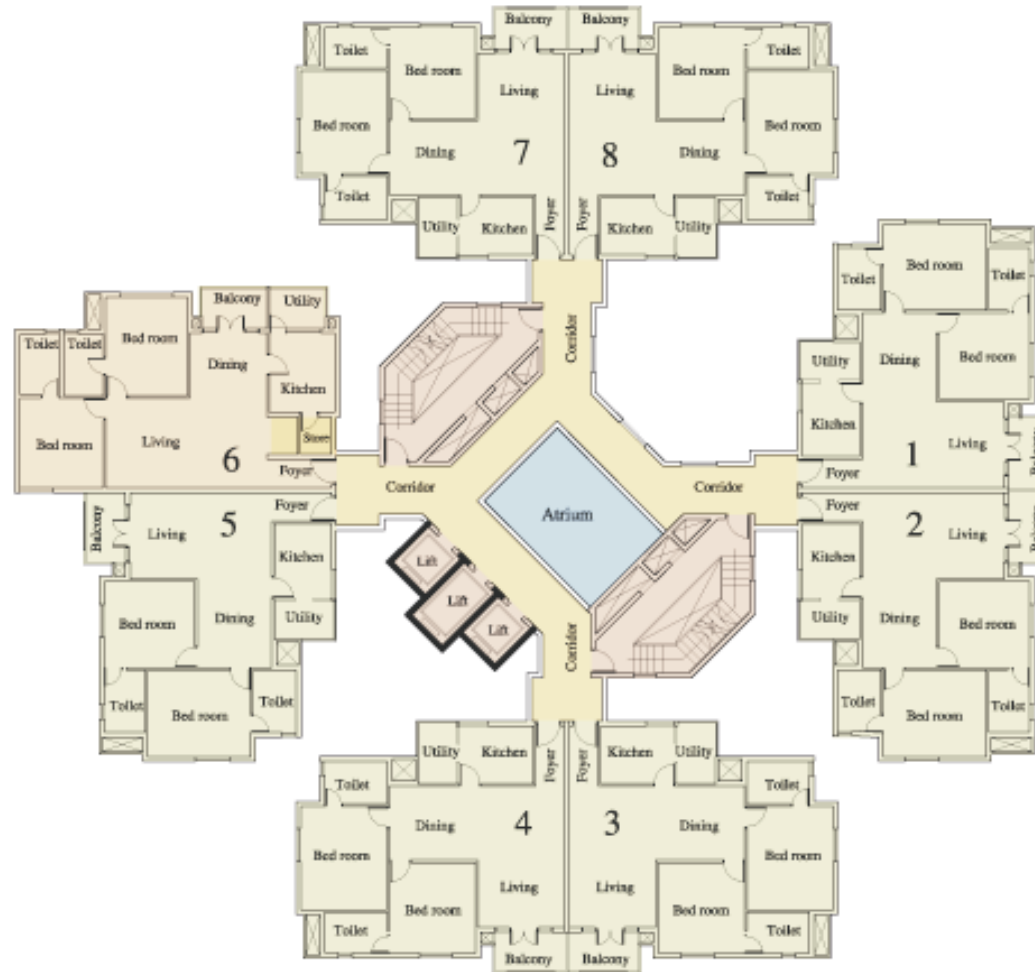

Floor Plans

Type A - 2 Bedroom, Unit Plan Level-1 and 2, Unit Area = 1378 Sft., Tower-4

Floor Plans

Type A - 2 Bedroom, Tower-4

First Level Plan

Second Level Plan

- Type-A
- Type-B

Floor Plans

Type A1 - 2 Bedroom, Typical Unit Plan Unit Area = 1407 Sft., Tower-4

Floor Plans

Type A1 - 2 Bedroom, Typical Level Plan Tower-4

Floor Plans

Type B - 2 Bedroom, Unit Plan Level-1 and 2, Unit Area = 1444 Sft., Tower-4

Floor Plans

Type B - 2 Bedroom, Tower-4

First Level Plan

Second level plan

- Type-A
- Type-B

Floor Plans

Type B1 - 2 Bedroom, Typical Unit Plan Unit Area = 1494 Sft., Tower-4

Floor Plans

Type B1 - 2 Bedroom, Typical Level Plan, Tower-4

- Type-A1
- Type-B1