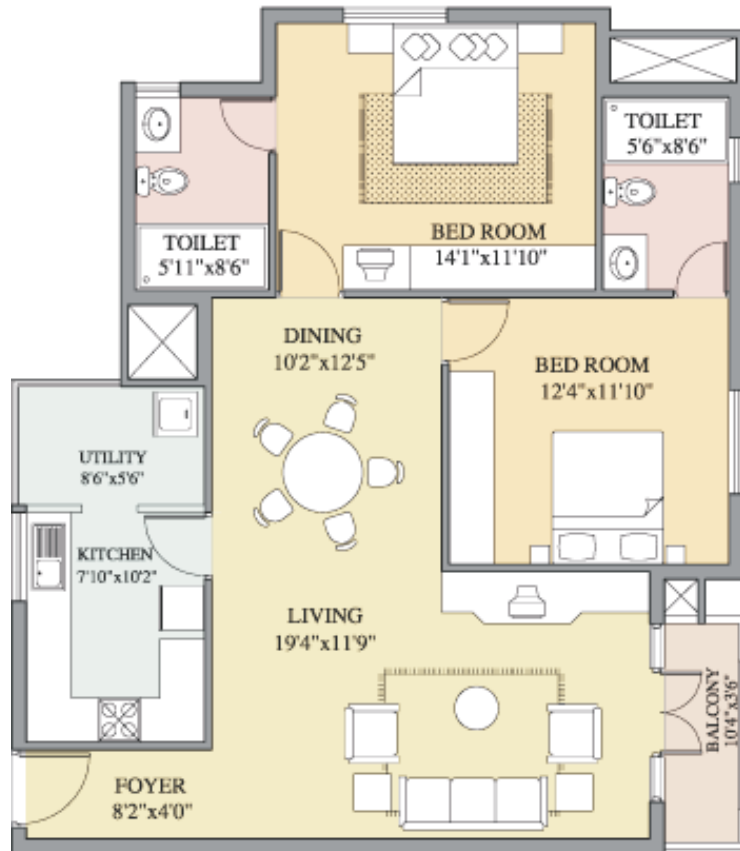

Floor Plans

Type A - 2 Bedroom, Unit Plan Level-1 and 2, Unit Area = 1378 Sft., Tower-4

Floor Plans

Type A - 2 Bedroom, Tower-4

First Level Plan

Second Level Plan

- Type-A
- Type-B

Floor Plans

Type A1 - 2 Bedroom, Typical Unit Plan Unit Area = 1407 Sft., Tower-4

Floor Plans

Type A1 - 2 Bedroom, Typical Level Plan Tower-4

Floor Plans

Type B - 2 Bedroom, Unit Plan Level-1 and 2, Unit Area = 1444 Sft., Tower-4

Floor Plans

Type B - 2 Bedroom, Tower-4

First Level Plan

Second level plan

- Type-A
- Type-B

Floor Plans

Type B1 - 2 Bedroom, Typical Unit Plan Unit Area = 1494 Sft., Tower-4

Floor Plans

Type B1 - 2 Bedroom, Typical Level Plan, Tower-4

- Type-A1
- Type-B1