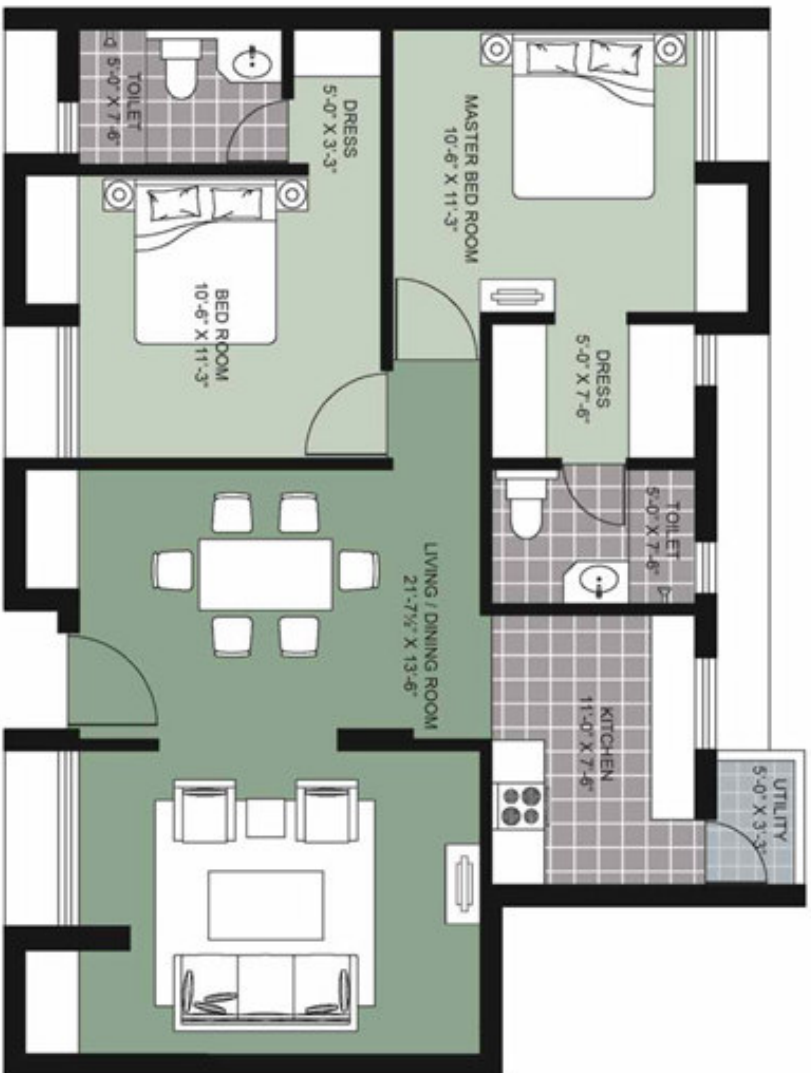

Type - B5

2BR2T (Sale Area: 1220 sq. ft.)

Applicable to

- T-24 - G01
- T-25 - G01
- T-26 - G01