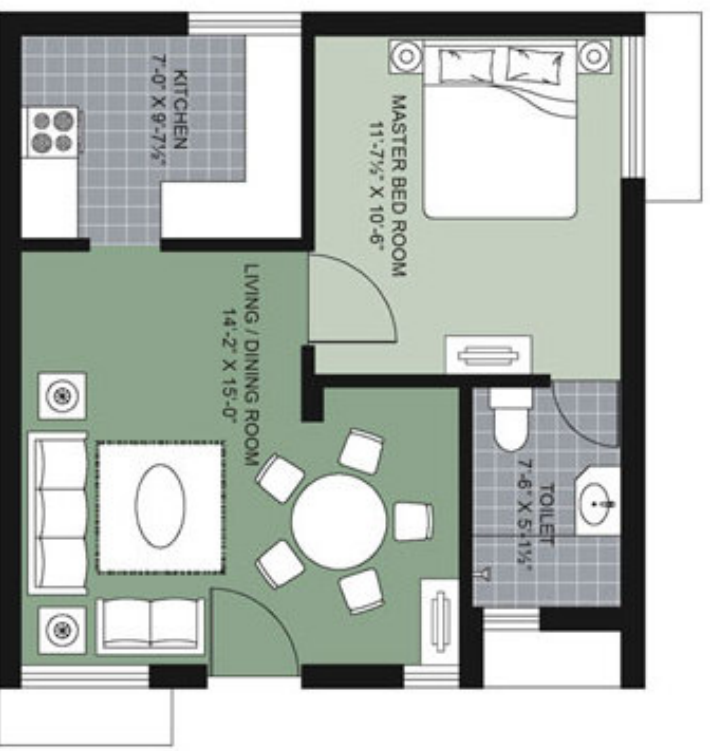

# Type - C1

1BR1T (Sale Area: 630 sq. ft.)

Applicable to

- T-24 - G03
- T-25 - G03
- T-26 - G03