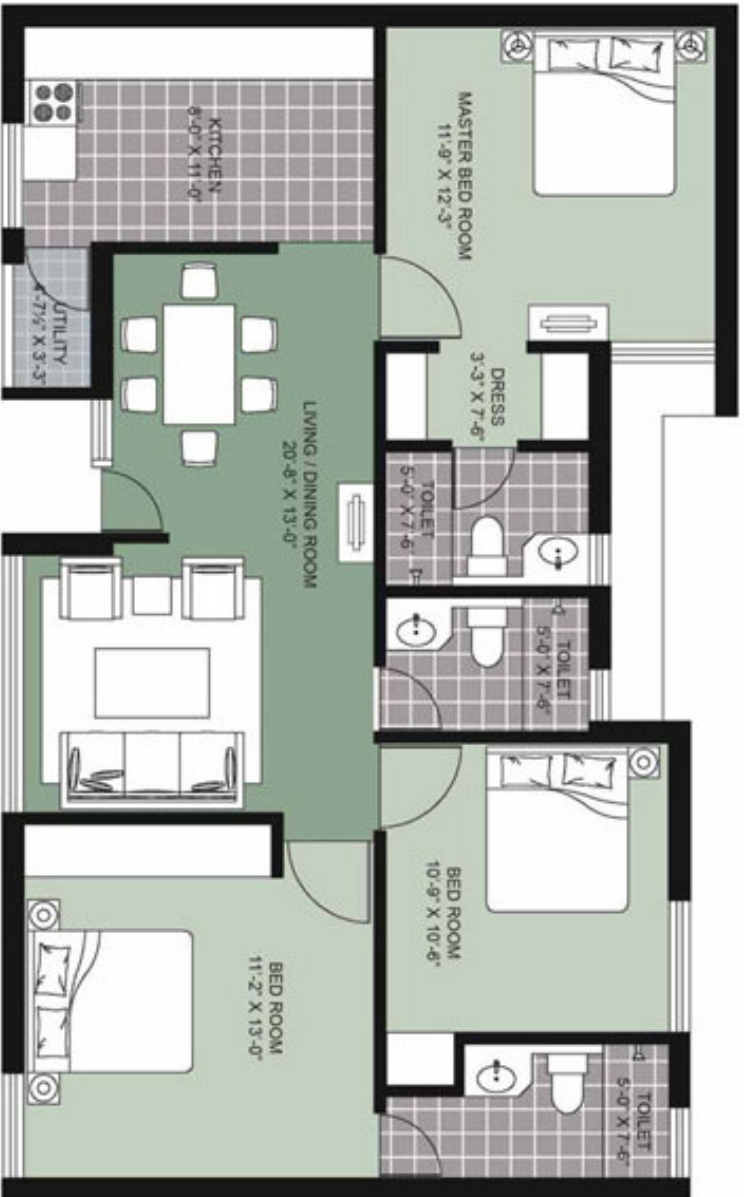

Type - A2

3BR3T (Sale Area: 1367 sq. ft.)

Applicable to

- T-24 - G04
- T-25 - G04
- T-26 - G04