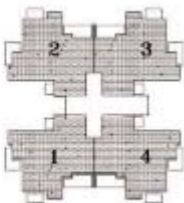

# Floor Plan: 2 BHK + Study : 1425 sq ft

- T-3 101 TO 1301 & 104 TO 1304  
 02, 102, 402 TO 1302 & 03 TO 1303
- T-4 101 TO 1301 & 104 TO 1304  
 02, 102, 402 TO 1302 & 03, 103, 403 TO 1303