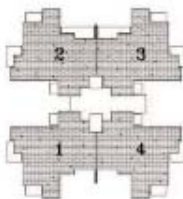

# Floor Plan: 3 BHK : 1625 sq ft

T-1 101 TO 1301 & 104 TO 1304  
 02, 102, 402 TO 1302 & 03 TO 1303

T-2 101 TO 1301 & 104 TO 1304  
 02 TO 1302 & 03, 103, 403 TO 1303