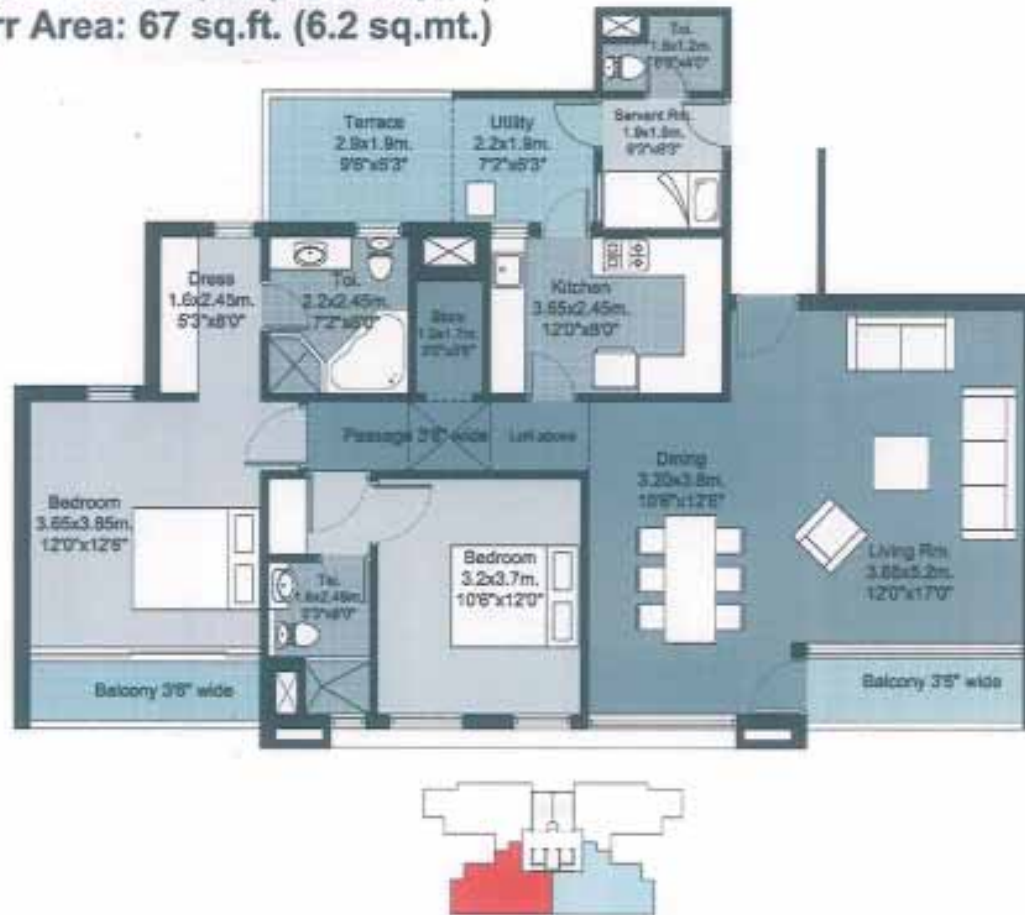

UNITECH HABITAT

Type: 2A-Typical
(2B2T1S)
Area : 1693 sq.ft. (157.3 sq.mt)

F
L
O
O
R
P
L
A
N

UNITECH HABITAT

F
L
O
O
R
P
L
A
N

Type: 2A-(11nd Floor)
(2B2T1S)
Area : 1693 sq.ft. (157.3 sq.mt)
Terr Area: 67 sq.ft. (6.2 sq.mt.)

unitech HABITAT

F
L
O
O
R
P
L
A
N

Type: 2B-Typical
(2B2T1S)

Area : 1730 sq.ft. (160.8 sq.mt)