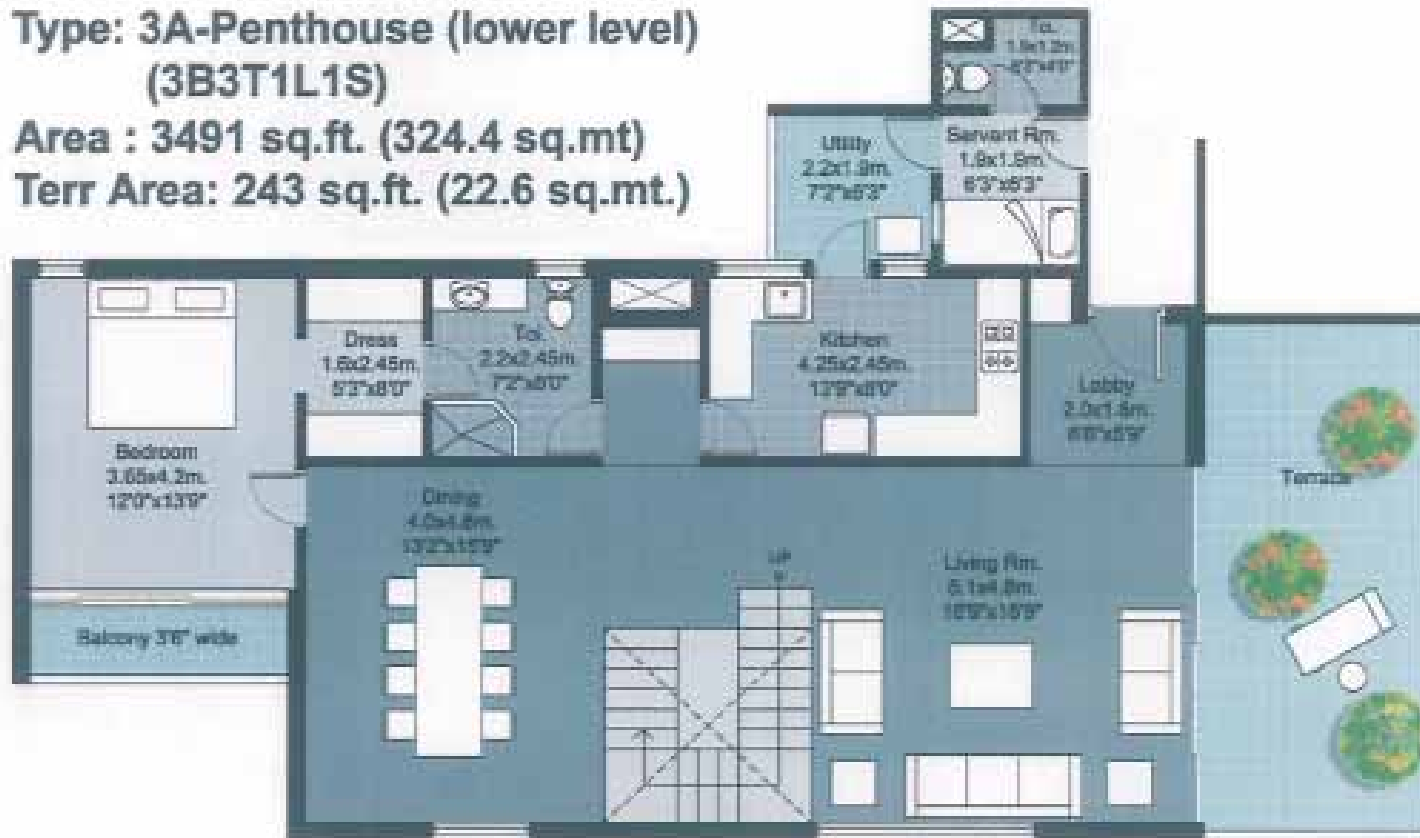

UNITECH HABITAT

F
L
O
O
R
P
L
A
N

Type: 3A Typical
(3B3T1S)
Area : 2096 sq.ft. (194.8 sq.mt)

unitech HABITAT

Type: 3B Typical
(3B3T1S)

Area : 2098 sq.ft. (195.0 sq.mt)

F
L
O
O
R
P
L
A
N

unitech° HABITAT

Type: 2A-Duplex (lower level)
(3B3T1S)
Area : 2612 sq.ft. (242.7 sq.mt)

F
L
O
O
R
P
L
A
N

unitech° HABITAT

F
L
O
O
R
P
L
A
N

Type: 3A-Duplex (lower level)
(3B3T1L1S)
Area : 3170 sq.ft. (294.6 sq.mt)

unitech HABITAT

Type: 3A-Penthouse (lower level)
(3B3T1L1S)

Area : 3491 sq.ft. (324.4 sq.mt)

Terr Area: 243 sq.ft. (22.6 sq.mt.)

F
L
O
O
R
P
L
A
N

UNITECH HABITAT

F
L
O
O
R
P
L
A
N

Type: 3B-Penthouse (lower level)
(3B3T1L1S)

Area : 3623 sq.ft. (336.7 sq.mt)

Terr Area: 108 sq.ft. (10 sq.mt.)