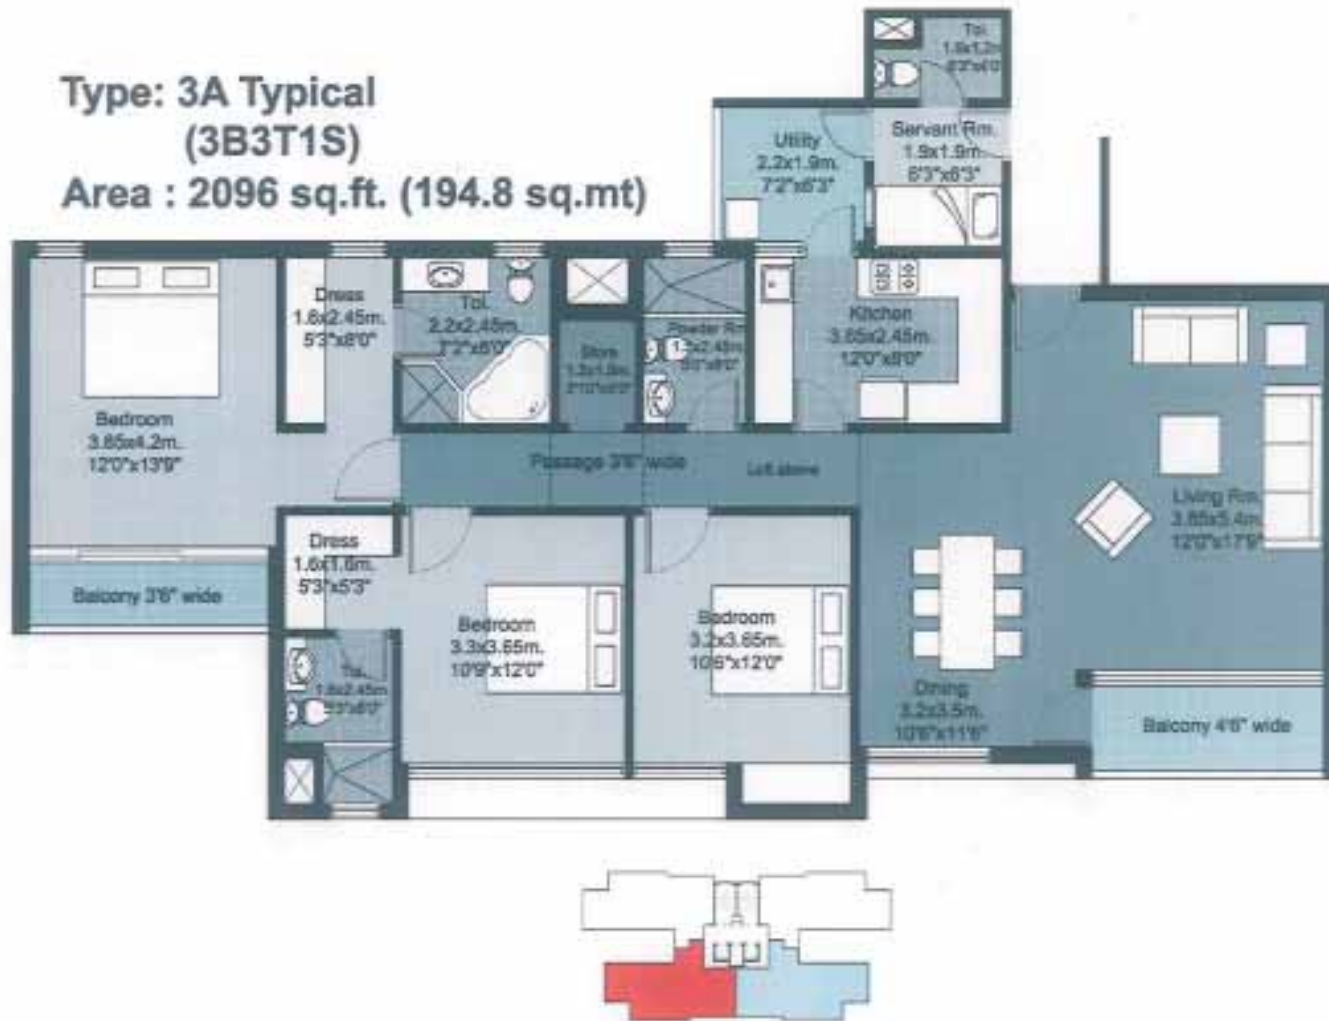

UNITECH HABITAT

F
L
O
O
R
P
L
A
N

Type: 3A Typical
(3B3T1S)
Area : 2096 sq.ft. (194.8 sq.mt)

unitech HABITAT

Type: 3B Typical
(3B3T1S)

Area : 2098 sq.ft. (195.0 sq.mt)

F
L
O
O
R
P
L
A
N

unitech° HABITAT

Type: 2A-Duplex (lower level)
(3B3T1S)
Area : 2612 sq.ft. (242.7 sq.mt)

F
L
O
O
R
P
L
A
N

unitech° HABITAT

F
L
O
O
R
P
L
A
N

Type: 3A-Duplex (lower level)
(3B3T1L1S)
Area : 3170 sq.ft. (294.6 sq.mt)

unitech HABITAT

Type: 3A-Penthouse (lower level)
(3B3T1L1S)

Area : 3491 sq.ft. (324.4 sq.mt)

Terr Area: 243 sq.ft. (22.6 sq.mt.)

F
L
O
O
R
P
L
A
N

UNITECH HABITAT

F
L
O
O
R
P
L
A
N

Type: 3B-Penthouse (lower level)
(3B3T1L1S)

Area : 3623 sq.ft. (336.7 sq.mt)

Terr Area: 108 sq.ft. (10 sq.mt.)