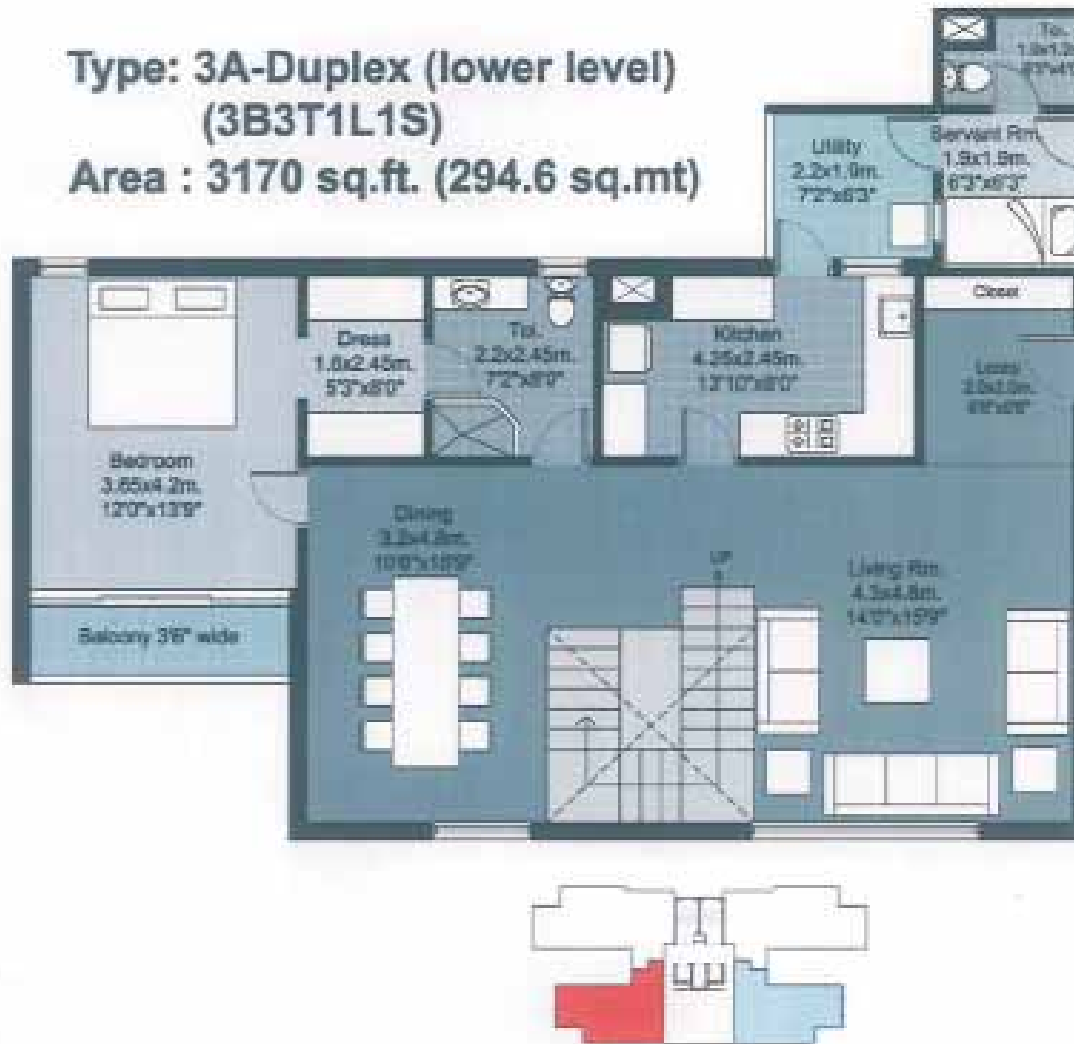

UNITECH HABITAT

F
L
O
O
R
P
L
A
N

Type: 3A Typical
(3B3T1S)
Area : 2096 sq.ft. (194.8 sq.mt)

unitech HABITAT

Type: 3B Typical
(3B3T1S)

Area : 2098 sq.ft. (195.0 sq.mt)

F
L
O
O
R
P
L
A
N

unitech° HABITAT

Type: 2A-Duplex (lower level)
(3B3T1S)
Area : 2612 sq.ft. (242.7 sq.mt)

F
L
O
O
R
P
L
A
N

unitech° HABITAT

F
L
O
O
R
P
L
A
N

Type: 3A-Duplex (lower level)
(3B3T1L1S)
Area : 3170 sq.ft. (294.6 sq.mt)

unitech HABITAT

Type: 3A-Penthouse (lower level)
(3B3T1L1S)

Area : 3491 sq.ft. (324.4 sq.mt)

Terr Area: 243 sq.ft. (22.6 sq.mt.)

F
L
O
O
R
P
L
A
N

UNITECH HABITAT

F
L
O
O
R
P
L
A
N

Type: 3B-Penthouse (lower level)
(3B3T1L1S)

Area : 3623 sq.ft. (336.7 sq.mt)

Terr Area: 108 sq.ft. (10 sq.mt.)